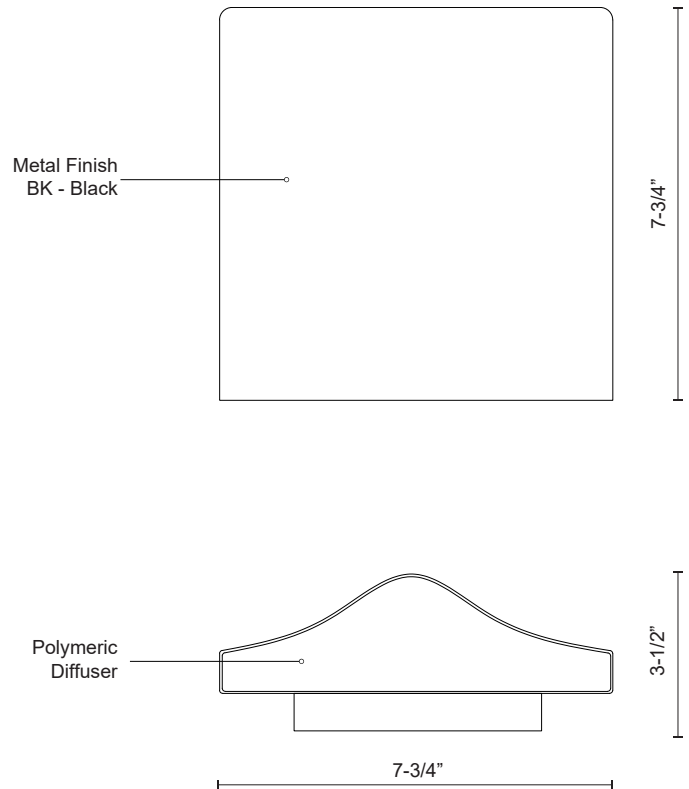

## SPECIFICATION DETAILS

<b>Fixture Dimensions</b>	W7-3/4" x H7-3/4" x E3-1/2"
<b>Light Source</b>	AC LED Module
<b>Wattage</b>	13W
<b>Total Lumens</b>	1000lm
<b>Delivered Lumens</b>	BK-592lm
<b>Voltage</b>	120V
<b>Color Temperature</b>	3000K
<b>CRI (Ra)</b>	90CRI
<b>Optional Color Temps</b>	2700K - 5000K Available, Minimum Order Quantities Apply
<b>LED Rated Life</b>	50,000 hours
<b>Dimming</b>	100% - 10%, ELV Dimmer (Not Included)
<b>Glass Details</b>	Clear Glass
<b>ADA Compliant</b>	Yes
<b>Location</b>	Wet
<b>Paint Finish</b>	BK02

## DESCRIPTION

High power LED exterior wall mount fixture intended for use as a downlight. Lenox's die-cast aluminum housing is 8-inch square in its front view, but as the viewer moves to the side the fixture's profile becomes a gently swept curve suggestive of a water drop or perhaps a ship's sail filling with wind. Lenox aimed downwards through its polymeric diffuser lights both the mounting plane and floor. Lenox is available with black finish.